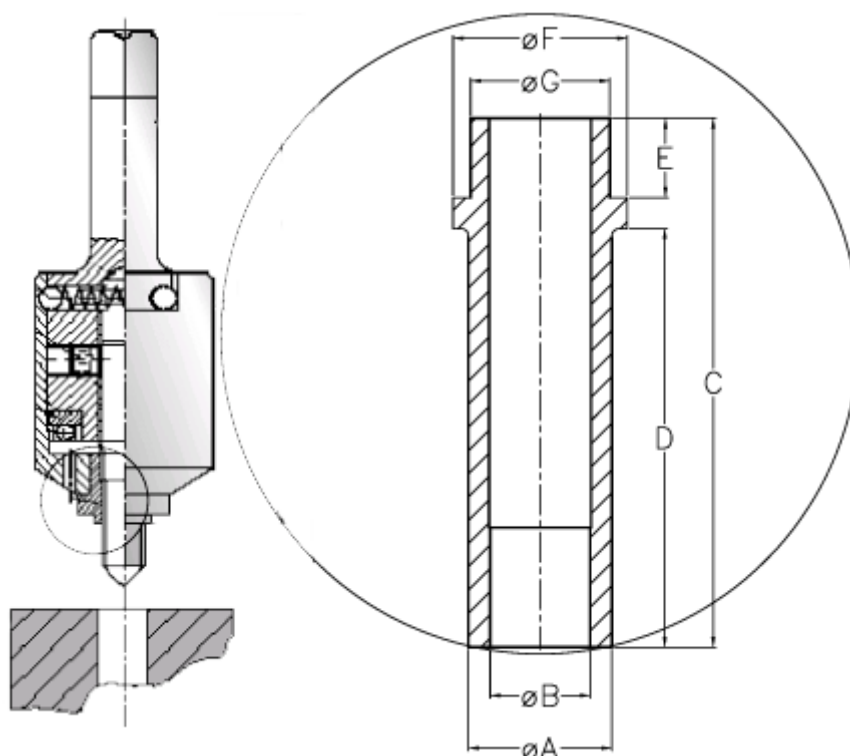

Article number: 126200200300
Description: Guide bush 620 0 200.300
For M20

Measures

A = 25 +/-0,1
B = 20,1 +0,1
C = 26.0
D = 2.0
E = 18
F = 33
G = 27 r6